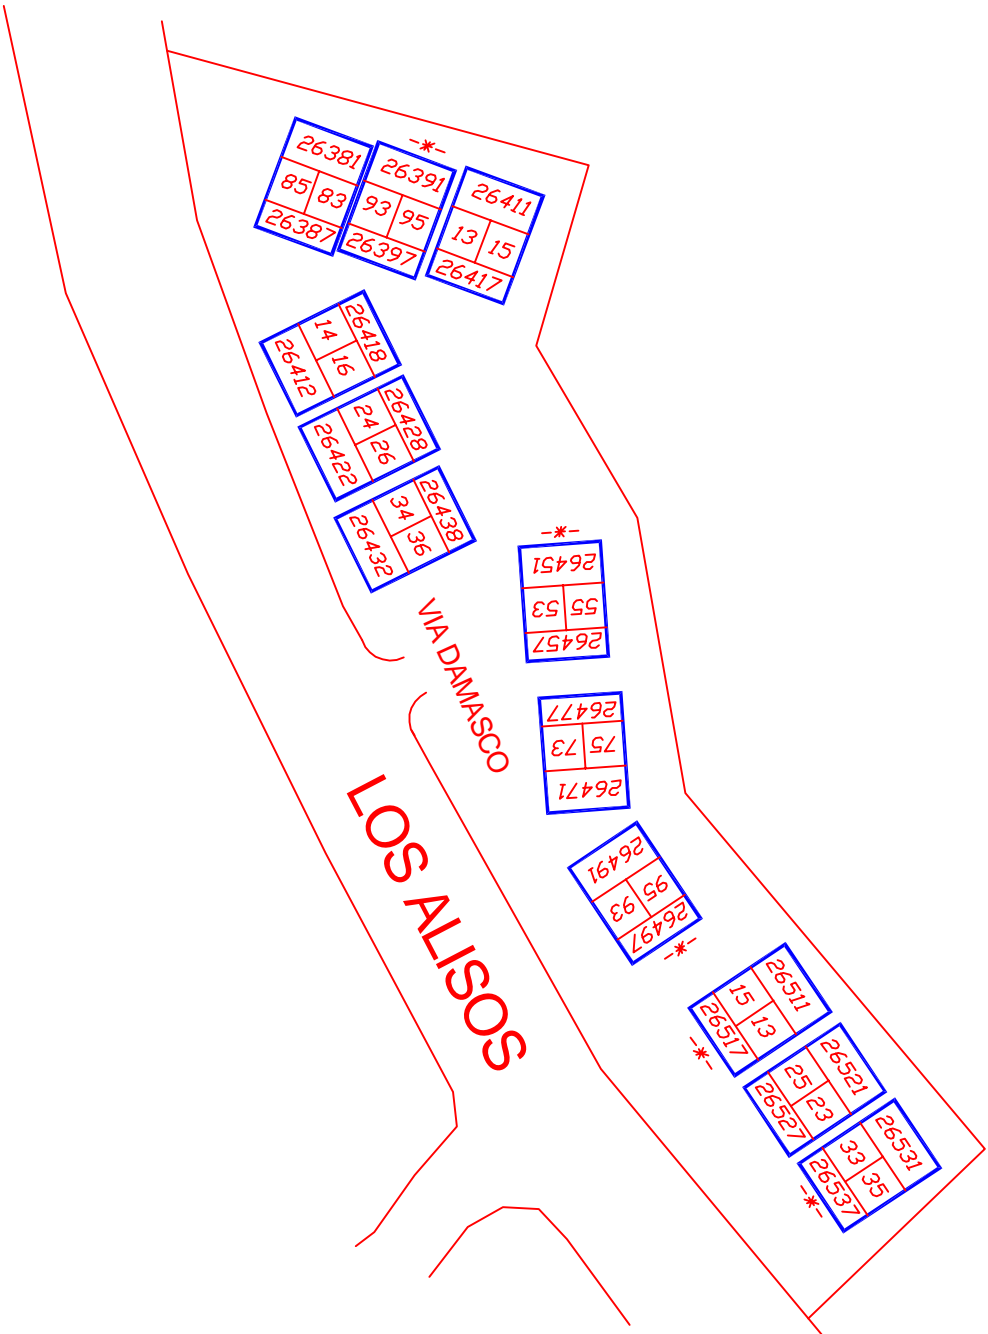

# TRABUCO ROAD

-\* INDICATES UNIT WITH SLOPED ROOF

NORTH

# ALISO VILLAS II HOA

-\*- INDICATES UNIT WITH SLOPED ROOF

NORTH

# ALISO VILLAS II HOA